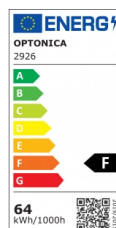

OPTONICA

LED Plafonnier Corps Noir - Carré

Puissance

- 64W

Couleur de lumière

Lumière chaude

Stamps

Technical Specification

Reference catalogue	2926
Brand	Optonica
Product Code	PD64-A2
Power	64W
Energy Consumption	64 kWh/1000h
Input voltage	AC: 175-260V
Flux	4800 lm
FLUX per watt	75lm/W
IP	20
Dimmable	No
Correlated Color Temperature	3000K
Light Color	Lumière chaude
Wattage Equivalent	270W
EAN Code	3800156629264
Energy Efficiency Label	F
Beam angle	120°

Power Factor	0.9
On/Off Cycles	25 000x
Instant On	0.1s
Operating Frequency	50-60 Hz
Temperature	-20°C / +40°C
Ra ≥	80
Life span	25 000 Hours
Color Code	830
Body Color	Black
LED Type	5630 SMD
Lumen maintenance at end of service life	70%
Size of product	600x600 mm
Size of package	650x60x650 mm
Size of Box	660x380x665 mm
Items per pack	1
Items per box	6
Material	PC
Gross weight	3,512 kg