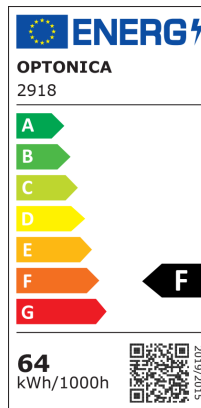

LED Deckenleuchte Rundform Schwarzer Körper

Leistung

64W

Lichtfarbe

Stamps

Technische Spezifikation

Brand	Optonica	Operating Frequency	50-60 Hz
Product Code	PD64-A2	Temperature	-20°C / +40°C
Power	64W	Ra ≥	80
Energy Consumption	64 kWh/1000h	Life span	25 000 Hours
Input voltage	AC: 175-260V	Color Code	830
Flux	4800 lm	Body Color	Black
FLUX per watt	75lm/W	LED Type	5630 SMD
IP	20	Lumen maintenance at end of service life	70%
Dimmable	No	Size of product	φ800x50 mm
Correlated Color Temperature	3000K	Size of package	840x60x840 mm
Light Color	Warmweiß	Size of Box	850x380x850 mm
Wattage Equivalent	268W	Items per pack	1
EAN Code	3800156629189	Items per box	6
Energy Efficiency Label	F	Material	PC
Beam angle	120°	Gross weight	4,500 kg
Power Factor	0.9	Net weight	2,928 kg
On/Off Cycles	25 000x	Warranty	2 Years