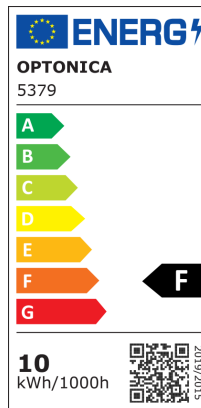

LED SMD Flutlicht Grauer Körper IP65 100Lm/W

Leistung

10W

Lichtfarbe

Stamps

Technische Spezifikation

Brand	Optonica	On/Off Cycles	100 000x
Product Code	LN10-A5	Material	Aluminium
Power	10W	Operating Frequency	50-60 Hz
Energy Consumption	10 kWh/1000h	Temperature	-20°C / +40°C
Input voltage	DC48V	Ra ≥	90
Flux	800lm	Life span	25 000 Hours
FLUX per watt	80 lm/W	Color Code	930
Dimmable	No	Lumen maintenance at end of service life	70%
Correlated Color Temperature	3000K	Size of product	φ70x100 mm
Light Color	Warmweiß	Items per pack	1
Wattage Equivalent	60W	Items per box	12
EAN Code	3800156653795	Gross weight	0,415 kg
Energy Efficiency Label	F	Net weight	0,312 kg
Beam angle	15-24°	Warranty	2 Years