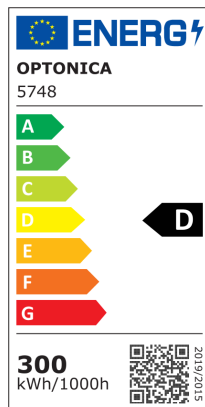

### Faro LED SMD Grigio IP65

Potenza

300W

Colore della luce

Luce naturale

Stamps

## Specifiche tecniche

Brand	Optonica	Material	ALU + Glass
Product Code	FL300-B4	Operating Frequency	50-60 Hz
Power	300W	Temperature	-20°C / +40°C
Energy Consumption	300 kWh/1000h	Ra ≥	80
Input voltage	AC220-240V	Life span	25 000 Hours
Flux	36000 lm	Color Code	845
FLUX per watt	120lm/W	Body Color	Gray
IP	65	LED Type	SMD
Dimmable	No	Lumen maintenance at end of service life	70%
Correlated Color Temperature	4500K	Size of product	321x406x41.5 mm
Light Color	Luce naturale	Items per pack	1
Wattage Equivalent	1827W	Items per box	3
EAN Code	3800156657489	Cable	100cm, 3x0.75mm <sup>2</sup> black rubber cable
Energy Efficiency Label	D	Chip	LUMILEDS 2835
Beam angle	90°	Glass	Alu + Glass
Power Factor	0.9	Gross weight	3,290 kg
On/Off Cycles	25 000x	Net weight	2,981 kg