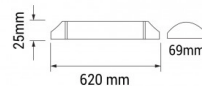

Technische Spezifikation

Katalognummer	6675
Brand	Optonica
Product Code	OT20-A1