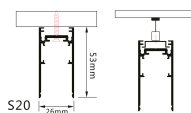

Faro LED Magnetico M20 Binario

Colore della luce

Stamps

Specifiche tecniche

Brand	Optonica	Items per box	8
Product Code	LN1-A4	Dimensions	26 x 53 x 1000 mm
Light Color	Nessuna	Gross weight	1,012 kg
EAN Code	3800156653641	Net weight	0,8433 kg
Material	aluminum & copper conductor tracks	Warranty	2 Years
Body Color	Black		