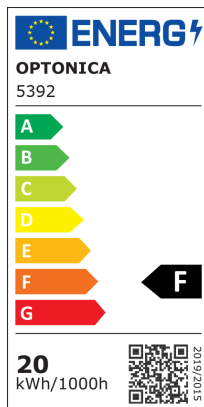

LED Магнитен Прожектор M35

Мощност

20W

Цвят на светлината

Неутрална светлина

Stamps

Техническа Спецификация

Brand	Optonica
Product Code	LN20-A4
Power	20W
Energy Consumption	20 kWh/1000h
Input voltage	DC48V
Flux	1600 lm
FLUX per watt	80lm/W
IP	20
Dimmable	No
Correlated Color Temperature	4000K
Light Color	Неутрална светлина
Wattage Equivalent	105W
EAN Code	3800156653924
Energy Efficiency Label	F
Beam angle	120°
Power LED	20W
On/Off Cycles	100 000x

Instant On	0.1s
Material	ALU+PC
Operating Frequency	50Hz
Temperature	-20°C / +40°C
Ra ≥	80
Life span	25 000 Hours
Color Code	840
Lumen maintenance at end of service life	70%
Size of product	600x34x50.5 mm
Size of package	610X38X73 mm
Size of Box	625x405x225 mm
Items per pack	30
Items per box	1
Gross weight	0,656 kg
Net weight	0,580 kg
Series	M35
Warranty	2 Years