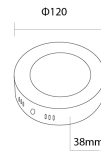

Netzteil Für Magnetfluter Breite M35

Leistung

6W

Lichtfarbe

Kaltweiß

Stamps

RoHS

-80

Technische Spezifikation

Brand	Optonica	On/Off Cycles	100 000x
Product Code	DL6-B1	Instant On	0.2s
Power	6W	Operating Frequency	50-60 Hz
Energy Consumption	6 kWh/1000h	Temperature	-20°C / +40°C
Input voltage	AC85-265V	Ra ≥	80
Flux	480 lm	Life span	25 000 Hours
FLUX per watt	80 lm/W	Color Code	860
IP	20	Lumen maintenance at end of service life	70%
Dimmable	No	Size of product	φ120 x 38 mm
Correlated Color Temperature	6000K	Size of package	130x125x40 mm
Light Color	Kaltweiß	Size of Box	420x270x285 mm
Wattage Equivalent	48W	Items per pack	1
EAN Code	3800156624016	Items per box	40
Energy Efficiency Label	F	Material	Aluminium
Beam angle	120°	Gross weight	0,130 kg
Power Factor	0.5	Net weight	0,101 kg
Power LED	6W	Warranty	2 Years