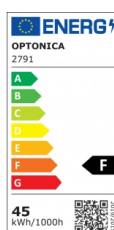

OPTONICA

Komplettfiltersatz Für SKU: 731, 732, 733, 734

Leistung Lichtfarbe

- 45W

Kaltweiß

Stamps

Technische Spezifikation

Katalognummer	2791
Brand	Optonica
Product Code	DL45-A4
Power	45W
Energy Consumption	45 kWh/1000h
Input voltage	AC175-265V
Flux	3600 lm
FLUX per watt	80lm/W
IP	20
Dimmable	No
Correlated Color Temperature	6000K
Light Color	Kaltweiß
Wattage Equivalent	240W
EAN Code	3800156627918
Energy Efficiency Label	F
Beam angle	120°

On/Off Cycles	25 000x
Instant On	0.1s
Material	PC+Glass
Operating Frequency	50-60 Hz
Temperature	-20°C / +40°C
Ra ≥	80
Life span	25 000 Hours
Color Code	860
Body Color	White
Lumen maintenance at end of service life	70%
Size of product	615x615x9 mm
Size of package	630x30x675 mm
Size of Box	645x197x695 mm
Items per pack	6
Items per box	1
Gross weight	2,638 kg
Net weight	2,161 kg
Warranty	2 Years