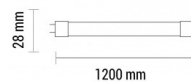

OPTONICA

Tubo LED T8 Nano-Plastica Rotabile Garanzia di 5 Anni

Potenza **Colore della luce**

- 18W

Luce naturale

Stamps

Specifiche tecniche

Numero di catalogo	5515
Brand	Optonica
Product Code	TU18-A3
Socket	T8
Power	18W
Energy Consumption	18 kWh/1000h
Input voltage	AC175-265V
Flux	1800 lm
FLUX per watt	100lm/W
IP	20
Dimmable	No
Correlated Color Temperature	4000K
Light Color	Luce naturale
Wattage Equivalent	143W
EAN Code	3800156655157
Energy Efficiency Label	D

Beam angle	270°
Power Factor	0.9
On/Off Cycles	25 000x
Instant On	0.2s
Material	Nano-Plastic
Operating Frequency	50-60 Hz
Temperature	-20°C / +40°C
Ra ≥	80
Life span	25 000 Hours
Color Code	841
LED Type	SMD
Lumen maintenance at end of service life	70%
Size of product	1200x28 mm
Size of package	1220x30x30 mm
Size of Box	1240x180x180 mm
Items per pack	1
Items per box	25
Gross weight	0,200 kg