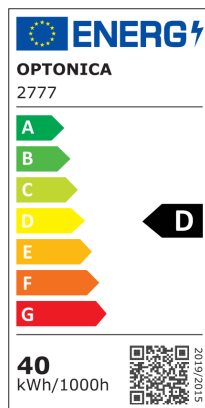

Pannello LED Retroilluminato 60*60 - Con Driver (MOQ 6pcs/BOX)

Potenza

30W

Colore della luce

● Luce naturale

Stamps

Specifiche tecniche

Brand	Optonica	Instant On	0.1s
Product Code	DL30-A3	Material	Aluminium
Power	30W	Temperature	-20°C / +40°C
Energy Consumption	30 kWh/1000h	Ra ≥	80
Input voltage	AC220-240V	Life span	25 000 Hours
Flux	3600 lm	Color Code	845
FLUX per watt	120lm/W	Lumen maintenance at end of service life	70%
IP	20	Size of product	595x595x34 mm
Correlated Color Temperature	4000K	Size of package	640x360x640 mm
Light Color	Luce naturale	Items per pack	NO BOX
Wattage Equivalent	207W	Items per box	6
EAN Code	3800156627772	Frequency	50/60Hz
Energy Efficiency Label	D	Gross weight	1,600 kg
Beam angle	120°	Net weight	1,580 kg
On/Off Cycles	25 000x	Warranty	2 Years