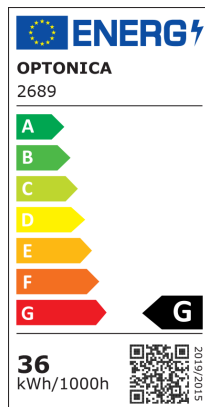

Pannello LED Senza Cornice Quadrato

Potenza

36W

Colore della luce

Stamps

Specifiche tecniche

Brand	Optonica	Instant On	0.1s
Product Code	DL36-B3	Material	ALU+PC
Power	36W	Operating Frequency	50-60 Hz
Energy Consumption	36 kWh/1000h	Temperature	-20°C / +40°C
Input voltage	AC85-265V	Ra ≥	80
Flux	3020 Lm	Life span	25 000 Hours
FLUX per watt	84lm/W	Color Code	826
IP	54	Body Color	White
Dimmable	No	Lumen maintenance at end of service life	70%
Correlated Color Temperature	2700K	Size of product	225x225x27 mm
Light Color	Luce calda	Size of package	272x35x270 mm
Wattage Equivalent	201W	Size of Box	560x365x285 mm
EAN Code	3800156626898	Items per pack	1
Energy Efficiency Label	G	Items per box	20
Beam angle	180°	Gross weight	0,686 kg
Hole Size	206x206 mm	Net weight	0,585 kg
On/Off Cycles	25 000x	Warranty	2 Years