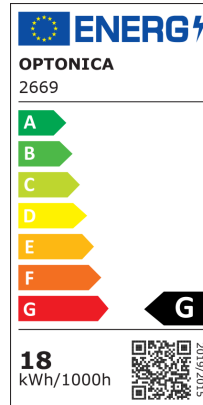

Rahmenloses LED Panel Rund

Leistung

18W

Lichtfarbe

Stamps

Technische Spezifikation

Brand	Optonica	Instant On	0.1s
Product Code	DL18-B2	Operating Frequency	50-60 Hz
Power	18W	Temperature	-20°C / +40°C
Energy Consumption	18 kWh/1000h	Ra ≥	80
Input voltage	AC85-265V	Life span	25 000 Hours
Flux	1500 lm	Color Code	860
FLUX per watt	84lm/W	Body Color	White
IP	54	Lumen maintenance at end of service life	70%
Dimmable	No	Size of product	Φ120x27 mm
Correlated Color Temperature	6000K	Size of package	130x35x170 mm
Light Color	Kaltweiß	Size of Box	375x355x275 mm
Wattage Equivalent	100W	Items per pack	1
EAN Code	3800156626690	Items per box	40
Energy Efficiency Label	G	Material	Plastic+ALU
Beam angle	180°	Gross weight	0,221 kg
Hole Size	φ108 mm	Net weight	0,182 kg
On/Off Cycles	25 000x	Warranty	2 Years