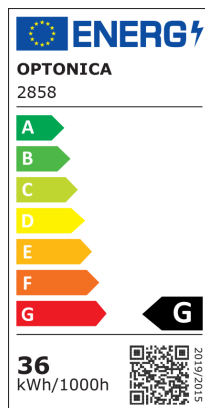

LED Deckenleuchte 3000-6000K

Farbwechsel

Leistung

36W

Lichtfarbe

Farbwechsel
3000K-6000K

Stamps

Technische Spezifikation

Brand	Optonica	Material	PVC+ALU
Product Code	DL36-A4	Operating Frequency	50-60 Hz
Power	36W	Temperature	-20°C / +40°C
Energy Consumption	36 kWh/1000h	Ra ≥	80
Input voltage	AC185-265V	Life span	25 000 Hours
Flux	2500lm	Color Code	826-860
FLUX per watt	70lm/W	Body Color	White
IP	20	Lumen maintenance at end of service life	70%
Dimmable	Yes	Size of product	460x70mm
Correlated Color Temperature	3000K-6000K	Size of package	490x75x490 mm
Light Color	Farbwechsel 3000K-6000K	Size of Box	510x510x780 mm
EAN Code	3800156628588	Items per pack	1
Energy Efficiency Label	G	Items per box	10
Beam angle	120°	Gross weight	1,210 kg
Power Factor	0.9	Net weight	0,870 kg
On/Off Cycles	25 000x	Warranty	2 Years
Instant On	0.1s		