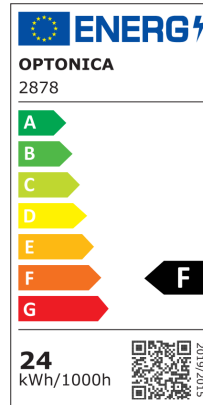

LED Deckenleuchte Home Edition

Leistung

24W

Lichtfarbe

Stamps

Technische Spezifikation

Brand	Optonica	Instant On	0.1s
Product Code	DL24-B1	Operating Frequency	50-60 Hz
Power	24W	Temperature	-20°C / +40°C
Energy Consumption	24 kWh/1000h	Ra ≥	80
Input voltage	AC175-265V	Life span	25 000 Hours
Flux	1990 Lm	Color Code	827
FLUX per watt	83lm/W	Lumen maintenance at end of service life	70%
IP	20	Size of product	350x350 mm
Dimmable	No	Size of package	385x74x385 mm
Correlated Color Temperature	3000K	Size of Box	510x510x780 mm
Light Color	Warmweiß	Items per pack	1
EAN Code	380015662786	Items per box	10
Energy Efficiency Label	F	Gross weight	0,722 kg
Beam angle	120°	Net weight	0,520 kg
On/Off Cycles	25 000x	Warranty	2 Years