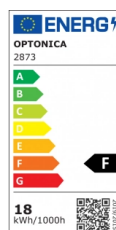

OPTONICA

LED Deckenleuchte Home Edition

Leistung **Lichtfarbe**

• 18W

Kaltweiß

Stamps

Technische Spezifikation

Katalognummer	2873
Brand	Optonica
Product Code	DL18-B1
Power	18W
Energy Consumption	18 kWh/1000h
Input voltage	AC175-265V
Flux	1550 Lm
FLUX per watt	87lm/W
IP	20
Dimmable	No
Correlated Color Temperature	6000K
Light Color	Kaltweiß
EAN Code	3800156628731
Energy Efficiency Label	F
Beam angle	120°
On/Off Cycles	25 000x

Instant On	0.1s
Operating Frequency	50-60 Hz
Temperature	-20°C / +40°C
Ra ≥	80
Life span	25 000 Hours
Color Code	860
Lumen maintenance at end of service life	70%
Size of product	300x300 mm
Size of package	334x73.5x334 mm
Size of Box	510x510x780 mm
Items per pack	1
Items per box	20
Gross weight	0,518 kg
Net weight	0,352 kg
Warranty	2 Years