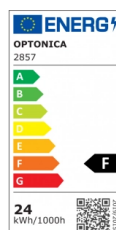

OPTONICA

Luce da Soffitto LED Allstar

Potenza **Colore della luce**

• 24W

Luce calda

Stamps

Specifiche tecniche

Numero di catalogo	2857
Brand	Optonica
Product Code	DL24-B1
Power	24W
Energy Consumption	24 kWh/1000h
Input voltage	AC175-265V
Flux	1900lm
FLUX per watt	86lm/W
IP	20
Dimmable	No
Correlated Color Temperature	3000K
Light Color	Luce calda
EAN Code	3800156628571
Energy Efficiency Label	G
Beam angle	120°
On/Off Cycles	25 000x

Instant On	0.1s
Operating Frequency	50-60 Hz
Temperature	-20°C / +40°C
Ra ≥	80
Life span	25 000 Hours
Color Code	828
Lumen maintenance at end of service life	70%
Size of product	Φ350x65 mm
Size of package	385x74x385 mm
Size of Box	510x510x780 mm
Items per pack	1
Items per box	10
Gross weight	0,724 kg
Net weight	0,500 kg
Warranty	2 Years