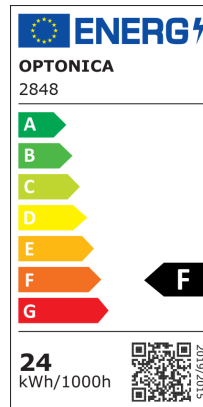

LED Deckenleuchte

Leistung

24W

Lichtfarbe

Stamps

Technische Spezifikation

Brand	Optonica	Instant On	0.1s
Product Code	DL24-B1	Operating Frequency	50-60 Hz
Power	24W	Temperature	-20°C / +40°C
Energy Consumption	24 kWh/1000h	Ra ≥	80
Input voltage	AC175-265V	Life span	25 000 Hours
Flux	1990 Lm	Color Code	826
FLUX per watt	83lm/W	Lumen maintenance at end of service life	70%
IP	20	Size of product	Φ350x65 mm
Dimmable	No	Size of package	385x74x385 mm
Correlated Color Temperature	3000K	Size of Box	510x510x780 mm
Light Color	Warmweiß	Items per pack	1
EAN Code	3800156628489	Items per box	10
Energy Efficiency Label	F	Gross weight	0,724 kg
Beam angle	120°	Net weight	0,500 kg
On/Off Cycles	25 000x	Warranty	2 Years