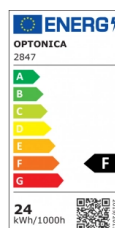

OPTONICA

Luce da Soffitto LED

Potenza **Colore della luce**

• 24W

Luce naturale

Stamps

Specifiche tecniche

Numero di catalogo	2847
Brand	Optonica
Product Code	DL24-B1
Power	24W
Energy Consumption	24 kWh/1000h
Input voltage	AC175-265V
Flux	1990 Lm
FLUX per watt	83lm/W
IP	20
Dimmable	No
Correlated Color Temperature	4500K
Light Color	Luce naturale
EAN Code	3800156628472
Energy Efficiency Label	F
Beam angle	120°
On/Off Cycles	25 000x
Instant On	0.1s
Operating Frequency	50-60 Hz

Temperature	-20°C / +40°C
Ra ≥	80
Life span	25 000 Hours
Color Code	845
Lumen maintenance at end of service life	70%
Size of product	Φ350x65 mm
Size of package	385x74x385 mm
Size of Box	510x510x780 mm
Items per pack	1
Items per box	10
Gross weight	0,724 kg
Net weight	0,500 kg
Warranty	2 Years