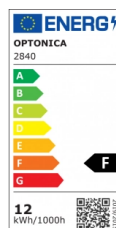

OPTONICA

LED Осветително Тяло

Мощност

- 12W

**Цвят на
светлината**

Бяла светлина

Stamps

Техническа Спецификация

Каталожен Номер	2840
Brand	Optonica
Product Code	DL12-B1
Power	12W
Energy Consumption	12 kWh/1000h
Input voltage	AC175-265V
Flux	880 lm
FLUX per watt	73lm/W
IP	20
Dimmable	No
Correlated Color Temperature	6000K
Light Color	Бяла светлина
EAN Code	3800156628403
Energy Efficiency Label	F
Beam angle	120°
On/Off Cycles	25 000x

Instant On	0.1s
Operating Frequency	50-60 Hz
Temperature	-20°C / +40°C
Ra ≥	80
Life span	25 000 Hours
Color Code	860
Lumen maintenance at end of service life	70%
Size of product	Φ230x65 mm
Size of package	265x66x265 mm
Size of Box	510x510x780 mm
Items per pack	1
Items per box	20
Gross weight	0,436 kg
Net weight	0,299 kg
Warranty	2 Years