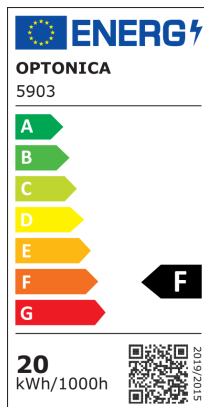

Proiettore LED SMD Bianco Linea Città

Potenza

20W

Colore della luce

Luce fredda

Stamps

Specifiche tecniche

Brand	Optonica	Instant On	0.1s
Product Code	FL20-B1	Material	Aluminium
Power	20W	Operating Frequency	50-60 Hz
Energy Consumption	20 kWh/1000h	Temperature	-20°C / +40°C
Input voltage	AC220-265V	Ra ≥	80
Flux	1600 lm	Life span	25 000 Hours
FLUX per watt	80 lm/W	Color Code	860
IP	65	Lumen maintenance at end of service life	70%
Correlated Color Temperature	6000K	Size of product	145x108 mm
Light Color	Luce fredda	Size of package	148x135x30 mm
Wattage Equivalent	107W	Items per pack	1
EAN Code	3800156659001	Items per box	40
Energy Efficiency Label	F	Gross weight	0,298 kg
Beam angle	120°	Net weight	0,261 kg
On/Off Cycles	100 000x	Warranty	2 Years