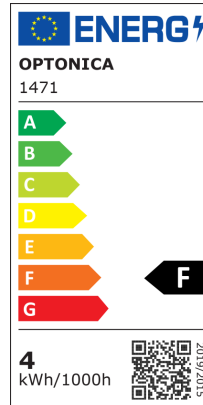

LED-Filament-Kerzenlampe C35 E14

Leistung

4W

Lichtfarbe

Stamps

Technische Spezifikation

Brand	Optonica	On/Off Cycles	25 000x
Product Code	SP4-A4	Instant On	0.2s
Socket	E14	Material	Glass
Power	4W	Operating Frequency	50-60 Hz
Energy Consumption	4 kWh/1000h	Temperature	-20°C / +40°C
Input voltage	AC175-265V	Ra ≥	80
Flux	400 lm	Life span	25 000 Hours
FLUX per watt	100lm/W	Color Code	845
IP	20	Lumen maintenance at end of service life	70%
Dimmable	No	Size of product	35x95 mm
Correlated Color Temperature	4500K	Size of package	100x40x40 mm
Light Color	Neutralweiß	Size of Box	420x215x240 mm
Wattage Equivalent	32W	Items per pack	1
EAN Code	3800156614710	Items per box	100
Energy Efficiency Label	F	Gross weight	0,021 kg
Beam angle	300°	Net weight	0,014 kg
Power Factor	0.5	Warranty	2 Years
Power LED	4W		