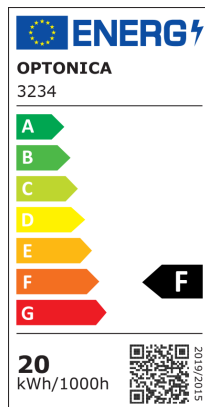

Downlight LED COB Quadrato Girevole

Potenza

20W

Colore della luce

Stamps

Specifiche tecniche

| | | | |
|-------------------------------------|---------------|---|----------------|
| Brand | Optonica | Material | Aluminium |
| Product Code | CB20-A1 | Operating Frequency | 50-60 Hz |
| Power | 20W | Temperature | -20°C / +40°C |
| Energy Consumption | 20 kWh/1000h | Ra ≥ | 80 |
| Input voltage | AC220-240V | Life span | 25 000 Hours |
| Flux | 1600 lm | Color Code | 845 |
| FLUX per watt | 80lm/W | Body Color | White |
| IP | 20 | LED Type | COB |
| Dimmable | No | Lumen maintenance at end of service life | 70% |
| Correlated Color Temperature | 4500K | Size of product | 160x160x105 mm |
| Light Color | Luce naturale | Size of package | 200x190x140 mm |
| EAN Code | 3800156632349 | Items per pack | 1 |
| Energy Efficiency Label | F | Items per box | 20 |
| Beam angle | 60° | Color Of The Shell | White |
| Power Factor | 0.5 | Gross weight | 0,850 kg |
| On/Off Cycles | 25 000x | Net weight | 0,6855 kg |
| Instant On | 0.1s | Warranty | 2 Years |