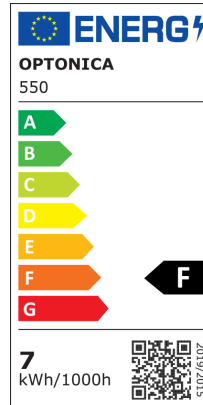

LED Außen Einbaustrahler

Leistung

7W

Lichtfarbe

Stamps

Technische Spezifikation

Brand	Optonica	Instant On	0.1s
Product Code	UN7-A1	Material	Aluminium
Power	7W	Operating Frequency	50-60 Hz
Energy Consumption	7 kWh/1000h	Temperature	-20°C / +40°C
Input voltage	AC200-245V	Ra ≥	80
Flux	560 lm	Life span	25 000 Hours
FLUX per watt	80lm/W	Color Code	860
IP	65	Mount Type	Built-In
Dimmable	No	Lumen maintenance at end of service life	70%
Correlated Color Temperature	6000K	Size of product	Ø 150 x 90 mm
Light Color	Kaltweiß	Size of package	170x170x110 mm
EAN Code	3800156605503	Items per pack	1
Energy Efficiency Label	F	Items per box	18
Beam angle	18°	Gross weight	0,970 kg
Power Factor	0.5	Net weight	0,900 kg
On/Off Cycles	25 000x	Warranty	2 Years