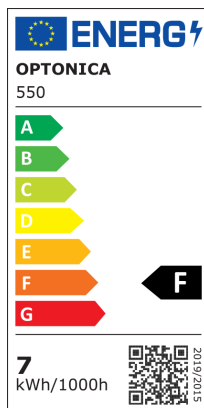

1W/220V LED Екстериорно За Подово Вграждане Кръгло 2700K -IP65

Мощност

7W

Цвят на светлината

Бяла
светлина

Stamps

RoHS

-80

7
kWh/1000h

Техническа Спецификация

Brand	Optonica	Instant On	0.1s
Product Code	UN7-A1	Material	Aluminium
Power	7W	Operating Frequency	50-60 Hz
Energy Consumption	7 kWh/1000h	Temperature	-20°C / +40°C
Input voltage	AC200-245V	Ra ≥	80
Flux	560 lm	Life span	25 000 Hours
FLUX per watt	80lm/W	Color Code	860
IP	65	Mount Type	Built-In
Dimmable	No	Lumen maintenance at end of service life	70%
Correlated Color Temperature	6000K	Size of product	Ø 150 x 90 mm
Light Color	Бяла светлина	Size of package	170x170x110 mm
EAN Code	3800156605503	Items per pack	1
Energy Efficiency Label	F	Items per box	18
Beam angle	18°	Gross weight	0,970 kg
Power Factor	0.5	Net weight	0,900 kg
On/Off Cycles	25 000x	Warranty	2 Years