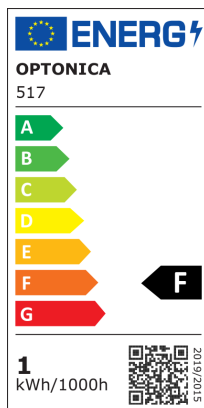

1W/220V LED Екстериорно За Подово Вграждане Кръгло 2700K -IP65

Мощност

1W

Цвят на светлината

Топла светлина

Stamps

RoHS

-80

1 kWh/1000h

Техническа Спецификация

Brand	Optonica	Instant On	0.1s
Product Code	UN1-A1	Material	Aluminium
Power	1W	Operating Frequency	50-60 Hz
Energy Consumption	1 kWh/1000h	Temperature	-20°C / +40°C
Input voltage	AC200-245V	Ra ≥	80
Flux	80 lm	Life span	25 000 Hours
FLUX per watt	80lm/W	Color Code	830
IP	65	Mount Type	Built-In
Dimmable	No	Lumen maintenance at end of service life	70%
Correlated Color Temperature	3000K	Size of product	Ø 65x75 mm
Light Color	Топла светлина	Size of package	100x90x90 mm
EAN Code	3800156605176	Items per pack	1
Energy Efficiency Label	F	Items per box	50
Beam angle	18°	Gross weight	0,170 kg
Power Factor	0.5	Net weight	0,150 kg
On/Off Cycles	25 000x	Warranty	2 Years