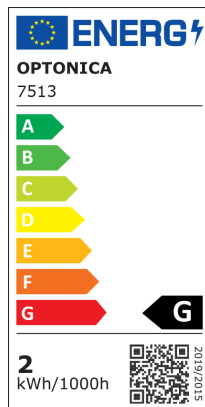

Luce Segnapasso LED Quadrata Grigia

Potenza

2W

Colore della luce

Stamps

Specifiche tecniche

Brand	Optonica	Material	Polycarbonate
Product Code	WL2-A5	Operating Frequency	50-60 Hz
Power	2W	Temperature	-20°C / +40°C
Energy Consumption	2 kWh/1000h	Ra ≥	80
Input voltage	AC220-240V	Life span	25 000 Hours
Flux	80 lm	Color Code	830
FLUX per watt	40lm/W	Body Color	Gray
IP	65	Mount Type	Step light
Dimmable	No	Lumen maintenance at end of service life	70%
Correlated Color Temperature	3000K	Size of product	124x124x27 mm
Light Color	Luce calda	Size of package	135x135x40 mm
Wattage Equivalent	8W	Items per pack	1
EAN Code	3800156675131	Items per box	50
Energy Efficiency Label	G	Color Of The Shell	Grey
Beam angle	55°	Gross weight	0,210 kg
Power Factor	0.5	Net weight	0,170 kg
On/Off Cycles	25 000x	Warranty	2 Years
Instant On	0.1s		