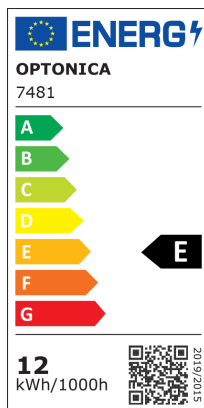

LED fali lámpa Epistar 2x6W fehér test forgatható

Putere

12W

Culoare deschisă

Warm white

Stamps

RoHS

-80

12
kWh/1000h

Specificatii tehnice

Brand	Optonica	Material	Aluminium
Product Code	WL12-A2	Operating Frequency	50-60 Hz
Power	12W	Temperature	-20°C / +40°C
Energy Consumption	12 kWh/1000h	Ra ≥	80
Input voltage	AC220-240V	Life span	25 000 Hours
Flux	1320 lm	Color Code	830
FLUX per watt	110lm/W	Body Color	White
IP	54	Mount Type	Wall Installation
Dimmable	No	Lumen maintenance at end of service life	70%
Correlated Color Temperature	3000K	Size of product	221x96x54 mm
Light Color	Warm white	Size of package	245x105x65 mm
Wattage Equivalent	88W	Items per pack	1
EAN Code	3800156674813	Items per box	20
Energy Efficiency Label	E	Color Of The Shell	White
Beam angle	120°	Gross weight	1,060 kg
Power Factor	0.5	Net weight	0,990 kg
On/Off Cycles	25 000x	Warranty	2 Years