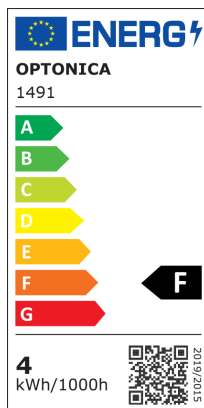

Lampadina Candela LED E14 T35 Vetro Dorato

Potenza

4W

Colore della luce

Luce calda

Stamps

RoHS

-80

4 kWh/1000h

Specifiche tecniche

Brand	Optonica	Instant On	0.1s
Product Code	SP4-A4	Material	Glass
Socket	E14	Operating Frequency	50-60 Hz
Power	4W	Temperature	-20°C / +40°C
Energy Consumption	4 kWh/1000h	Ra ≥	80
Input voltage	AC220-240V	Life span	25 000 Hours
Flux	400 lm	Color Code	825
FLUX per watt	100lm/W	Body Color	Golden Glass
IP	20	LED Type	Filament
Dimmable	No	Lumen maintenance at end of service life	70%
Correlated Color Temperature	2800K	Size of product	φ35x120 mm
Light Color	Luce calda	Size of package	130x40x40 mm
Wattage Equivalent	27W	Items per pack	1
EAN Code	3800156614918	Items per box	100
Energy Efficiency Label	F	Gross weight	0,020 kg
Beam angle	300°	Net weight	0,013 kg
Power Factor	0.9	Warranty	2 Years