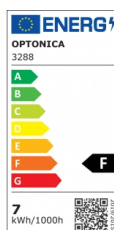

OPTONICA

LED COB Downlight Quadratisch Drehbar

Leistung **Lichtfarbe**

• 7W

Neutralweiß

Stamps

Technische Spezifikation

Katalognummer	3288
Brand	Optonica
Product Code	CB7-A1
Power	7W
Energy Consumption	7 kWh/1000h
Input voltage	AC175-265V
Flux	525 lm
FLUX per watt	75lm/W
IP	20
Dimmable	No
Correlated Color Temperature	4500K
Light Color	Neutralweiß
Wattage Equivalent	45W
EAN Code	3800156632882
Energy Efficiency Label	F
Beam angle	50°

Hole Size	φ75-80 mm
Power Factor	0.9
On/Off Cycles	25 000x
Instant On	0.1s
Material	Plastic
Operating Frequency	50-60 Hz
Temperature	-20°C / +40°C
Ra ≥	80
Life span	25 000 Hours
Color Code	845
Body Color	White
Mount Type	Built-In
Lumen maintenance at end of service life	70%
Size of product	90x90x40 mm
Size of package	115x100x60 mm
Items per pack	1
Items per box	50
Color Of The Shell	White