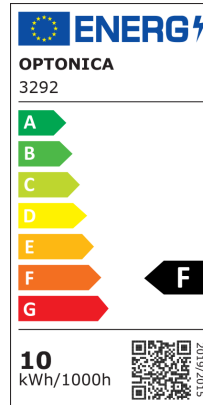

LED COB Downlight Redondo

Potencia

10W

Color de luz

 Blanco cálido

Stamps

Especificación técnica

Brand	Optonica	Instant On	0.1s
Product Code	CB10-A1	Material	Plastic
Power	10W	Operating Frequency	50-60 Hz
Energy Consumption	10 kWh/1000h	Temperature	-20°C / +40°C
Input voltage	AC175-265V	Ra ≥	80
Flux	750 lm	Life span	25 000 Hours
FLUX per watt	75lm/W	Color Code	827
IP	20	Body Color	White
Dimmable	No	Lumen maintenance at end of service life	70%
Correlated Color Temperature	2700K	Size of product	Φ113x50 mm
Light Color	Blanco cálido	Size of package	120x120x70 mm
Wattage Equivalent	50W	Items per pack	1
EAN Code	3800156632929	Items per box	50
Energy Efficiency Label	F	Color Of The Shell	White
Beam angle	50°	Mounting dimensions	Ø 100 mm
Hole Size	φ105 mm	Gross weight	0,146 kg
Power Factor	0.9	Net weight	0,114 kg
On/Off Cycles	25 000x	Warranty	2 Years