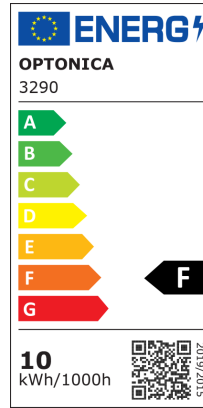

LED COB Downlight Rund Drehbar

Leistung

10W

Lichtfarbe

Stamps

Technische Spezifikation

Brand	Optonica	Instant On	0.1s
Product Code	CB7-A1	Material	Plastic
Power	10W	Operating Frequency	50-60 Hz
Energy Consumption	10 kWh/1000h	Temperature	-20°C / +40°C
Input voltage	AC175-265V	Ra ≥	80
Flux	750 lm	Life span	25 000 Hours
FLUX per watt	75lm/W	Color Code	860
IP	20	Body Color	White
Dimmable	No	Lumen maintenance at end of service life	70%
Correlated Color Temperature	6000K	Size of product	Φ113x50 mm
Light Color	Kaltweiß	Size of package	120x120x70 mm
Wattage Equivalent	50W	Items per pack	1
EAN Code	3800156632905	Items per box	50
Energy Efficiency Label	F	Color Of The Shell	White
Beam angle	50°	Mounting dimensions	Ø 100 mm
Hole Size	φ105 mm	Gross weight	0,146 kg
Power Factor	0.9	Net weight	0,114 kg
On/Off Cycles	25 000x	Warranty	2 Years