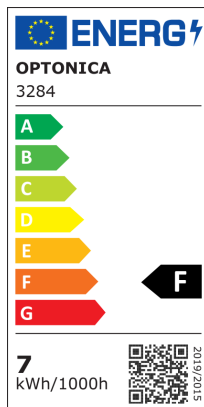

LED COB Downlight Rund Drehbar

Leistung

7W

Lichtfarbe

Stamps

Technische Spezifikation

Brand	Optonica	Instant On	0.1s
Product Code	CB7-A1	Material	Plastic
Power	7W	Operating Frequency	50-60 Hz
Energy Consumption	7 kWh/1000h	Temperature	-20°C / +40°C
Input voltage	AC175-265V	Ra ≥	80
Flux	525 lm	Life span	25 000 Hours
FLUX per watt	75lm/W	Color Code	860
IP	20	Body Color	White
Dimmable	No	Lumen maintenance at end of service life	70%
Correlated Color Temperature	6000K	Size of product	Ø89x40 mm
Light Color	Kaltweiß	Size of package	100x100x60 mm
Wattage Equivalent	35W	Items per pack	1
EAN Code	3800156632844	Items per box	50
Energy Efficiency Label	F	Color Of The Shell	White
Beam angle	50°	Mounting dimensions	Ø 75 mm
Hole Size	φ75-80 mm	Gross weight	0,080 kg
Power Factor	0.9	Net weight	0,066 kg
On/Off Cycles	25 000x	Warranty	2 Years