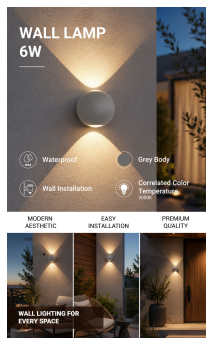

Luce da Parete LED Rotondo Corpo Grigio

Potenza

6W

Colore della luce

Stamps

Specifiche tecniche

Brand	Optonica	Instant On	0.1s
Product Code	WL6-A5	Material	Aluminium
Power	6W	Operating Frequency	50-60 Hz
Energy Consumption	6 kWh/1000h	Temperature	-20°C / +40°C
Input voltage	AC220-240V	Life span	25 000 Hours
Flux	660 lm	Color Code	830
FLUX per watt	110lm/W	Body Color	Gray
IP	54	LED Type	Cree
Dimmable	No	Lumen maintenance at end of service life	70%
Correlated Color Temperature	3000K	Size of product	Ø111x93 mm
Light Color	Luce calda	Size of package	115x115x115 mm
Wattage Equivalent	44W	Items per pack	1
EAN Code	3800156674950	Items per box	20
Energy Efficiency Label	E	Color Of The Shell	Grey
Beam angle	90°	Gross weight	0,700 kg
Power Factor	0.9	Net weight	0,640 kg
On/Off Cycles	25 000x	Warranty	2 Years