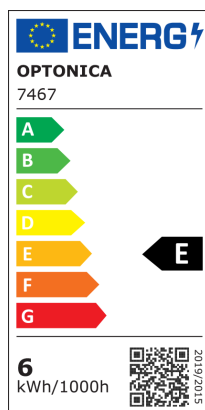

Luce da Parete LED Corpo Nero Rotondo

Potenza

6W

Colore della luce

Stamps

Specifiche tecniche

| | | | |
|-------------------------------------|---------------|---|-------------------|
| Brand | Optonica | Instant On | 0.1s |
| Product Code | WL6-A2 | Material | Aluminium |
| Power | 6W | Operating Frequency | 50-60 Hz |
| Energy Consumption | 6 kWh/1000h | Temperature | -20°C / +40°C |
| Input voltage | AC220-240V | Life span | 25 000 Hours |
| Flux | 660 lm | Color Code | 840 |
| FLUX per watt | 110lm/W | Body Color | Black |
| IP | 54 | LED Type | Epistar |
| Dimmable | No | Lumen maintenance at end of service life | 70% |
| Correlated Color Temperature | 4000K | Size of product | 140 x 100 x 120mm |
| Light Color | Luce naturale | Size of package | 155x125x115 mm |
| Wattage Equivalent | 44W | Items per pack | 1 |
| EAN Code | 3800156674677 | Items per box | 20 |
| Energy Efficiency Label | E | Color Of The Shell | Black |
| Beam angle | Adjustable | Gross weight | 0,700 kg |
| Power Factor | 0.9 | Net weight | 0,620 kg |
| On/Off Cycles | 25 000x | Warranty | 2 Years |