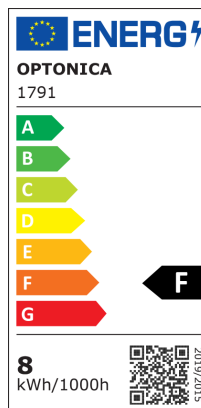

LED Lampe E27 BD200 Goldenes Glas Dimmbar

Leistung

8W

Lichtfarbe

Stamps

Technische Spezifikation

| | | | |
|-------------------------------------|---------------|---|----------------|
| Brand | Optonica | Instant On | 0.1s |
| Product Code | SP8-A1 | Material | Glass |
| Socket | E27 | Operating Frequency | 50-60 Hz |
| Power | 8W | Temperature | -20°C / +40°C |
| Energy Consumption | 8 kWh/1000h | Ra ≥ | 80 |
| Input voltage | AC220-240V | Life span | 25 000 Hours |
| Flux | 810 lm | Color Code | 818 |
| FLUX per watt | 101lm/W | LED Type | Filament |
| IP | 20 | Lumen maintenance at end of service life | 70% |
| Dimmable | Yes | Size of product | φ200x410 mm |
| Correlated Color Temperature | 1800K | Size of package | 430x210x210 mm |
| Light Color | Warmweiß | Items per pack | 1 |
| Wattage Equivalent | 54W | Items per box | 6 |
| EAN Code | 3800156617919 | Color Of The Shell | Golden Glass |
| Energy Efficiency Label | F | Gross weight | 0,710 kg |
| Beam angle | 300° | Net weight | 0,375 kg |
| Power Factor | 0.9 | Warranty | 2 Years |