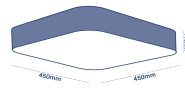

Plafoniera LED EPISTAR5630 Bianco Sabbioso

Potenza

38W

Colore della luce

Stamps

Specifiche tecniche

Brand	Optonica	Instant On	0.1s
Product Code	DL38-A1	Material	ALU+PC
Power	38W	Operating Frequency	50-60 Hz
Energy Consumption	38 kWh/1000h	Temperature	-20°C / +40°C
Input voltage	AC175-240V	Ra ≥	80
Flux	1900lm	Life span	25 000 Hours
FLUX per watt	50lm/W	Color Code	830
IP	20	Body Color	White
Dimmable	No	Lumen maintenance at end of service life	70%
Correlated Color Temperature	3000K	Size of product	450x450x110 mm
Light Color	Luce calda	Items per pack	1
EAN Code	3800156622975	Items per box	1
Energy Efficiency Label	G	Gross weight	4,600 kg
Beam angle	120°	Net weight	3,800 kg
Power Factor	0.95	Warranty	3 Years
On/Off Cycles	25 000x		