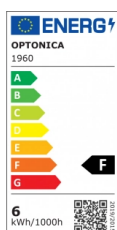

OPTONICA

LED Спот GU10 4W

Мощност

- 6W

Цвят на светлината

Бяла светлина

Stamps

Техническа Спецификация

Каталожен Номер	1960
Brand	Optonica
Product Code	SP6-A4
Socket	GU10
Power	6W
Energy Consumption	6 kWh/1000h
Input voltage	AC220-240V
Flux	480 lm
FLUX per watt	80lm/W
IP	20
Dimmable	No
Correlated Color Temperature	6000K
Light Color	Бяла светлина
Wattage Equivalent	35W
EAN Code	3800156619609
Energy Efficiency Label	F

Beam angle	50°
Power Factor	0.5
On/Off Cycles	25 000x
Instant On	0.1s
Material	ALU+PC
Operating Frequency	50-60 Hz
Temperature	-20°C / +40°C
Life span	25 000 Hours
Color Code	860
LED Type	COB
Lumen maintenance at end of service life	70%
Size of product	φ50x60 mm
Size of package	70x55x55 mm
Items per pack	1
Items per box	100
Color Of The Shell	White
Gross weight	0,060 kg
Net weight	0,050 kg