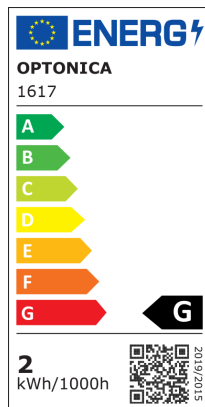

OPTONICA

DATASHEET

LED Крушка G4

Мощност

2W

Цвят на светлината

Топла светлина

Stamps

Техническа Спецификация

Brand	Optonica	On/Off Cycles	25 000x
Product Code	SP2-A1	Instant On	0.2s
Socket	G4	Material	Plastic
Power	2W	Operating Frequency	50-60 Hz
Energy Consumption	2 kWh/1000h	Temperature	-20°C / +40°C
Input voltage	DC12V	Ra ≥	80
Flux	170 lm	Life span	25 000 Hours
FLUX per watt	85m/W	Color Code	828
IP	20	Lumen maintenance at end of service life	70%
Dimmable	No	Size of product	12x37 mm
Correlated Color Temperature	2800K	Size of package	65x20 mm
Light Color	Топла светлина	Size of Box	450x210x240 mm
Wattage Equivalent	18W	Items per pack	1
EAN Code	3800156616172	Items per box	500
Energy Efficiency Label	G	Gross weight	0,005 kg
Beam angle	360°	Net weight	0,004 kg
Power Factor	0.5	Warranty	2 Years
Power LED	2W		