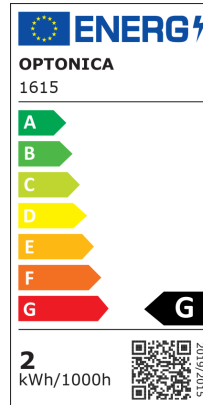

### LED Крушка G4

Мощност

2W

Цвят на светлината

Бяла светлина

Stamps

RoHS

-80

## Техническа Спецификация

Brand	Optonica	On/Off Cycles	25 000x
Product Code	SP2-A1	Instant On	0.2s
Socket	G4	Material	Plastic
Power	2W	Operating Frequency	50-60 Hz
Energy Consumption	2 kWh/1000h	Temperature	-20°C / +40°C
Input voltage	DC12V	Ra ≥	80
Flux	170 lm	Life span	25 000 Hours
FLUX per watt	85m/W	Color Code	860
IP	20	Lumen maintenance at end of service life	70%
Dimmable	No	Size of product	12x37 mm
Correlated Color Temperature	6000K	Size of package	65x20 mm
Light Color	Бяла светлина	Size of Box	450x210x240 mm
Wattage Equivalent	18W	Items per pack	1
EAN Code	3800156616158	Items per box	500
Energy Efficiency Label	G	Gross weight	0,005 kg
Beam angle	360°	Net weight	0,004 kg
Power Factor	0.5	Warranty	2 Years
Power LED	2W		