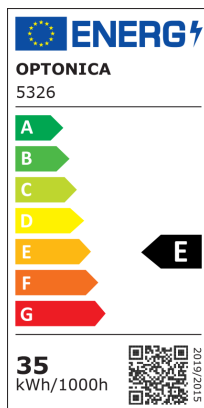

LED tračnicna svjetiljka s bijelim kućištem, 4 žice

Snaga

35W

Svijetla boja

Stamps

RoHS

-80

35
kWh/1000h

Tehnička specifikacija

Brand	Optonica	Material	Aluminium
Product Code	FL35-A1	Operating Frequency	50-60 Hz
Power	35W	Temperature	-20°C / +40°C
Energy Consumption	35 kWh/1000h	Ra ≥	90
Input voltage	AC220V	Life span	25 000 Hours
Flux	3850 lm	Color Code	830
FLUX per watt	110lm/W	Body Color	White
IP	20	Mount Type	4 Wire Track System
Dimmable	No	Lumen maintenance at end of service life	70%
Correlated Color Temperature	3000K	Size of product	90x200x200 mm
Light Color	Warm white	Size of package	235x235x125 mm
Wattage Equivalent	257W	Size of Box	490x490x400 mm
EAN Code	3800156653269	Items per pack	1
Energy Efficiency Label	E	Items per box	12
Beam angle	24°	Color Of The Shell	White
Power Factor	0.95	Gross weight	1,451 kg
On/Off Cycles	100 000x	Net weight	1,284 kg