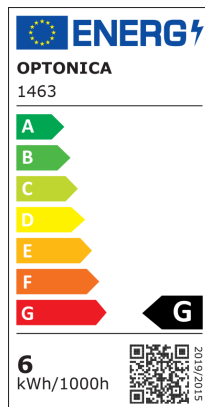

LED žarulja E14 prigušiva

Snaga

6W

Svijetla boja

Stamps

Tehnička specifikacija

Brand	Optonica	On/Off Cycles	25 000x
Product Code	SP6-A9	Instant On	0.2s
Socket	E14	Material	ALU+PC
Power	6W	Operating Frequency	50-60 Hz
Energy Consumption	6 kWh/1000h	Temperature	-20°C / +40°C
Input voltage	AC175-265V	Ra ≥	80
Flux	480 lm	Life span	25 000 Hours
FLUX per watt	80lm/W	Color Code	827
IP	20	Lumen maintenance at end of service life	70%
Dimmable	Yes	Size of product	100x37 mm
Correlated Color Temperature	2700K	Size of package	110x37x37 mm
Light Color	Warm white	Size of Box	405x210x235 mm
Wattage Equivalent	48W	Items per pack	1
EAN Code	3800156614635	Items per box	100
Energy Efficiency Label	G	Gross weight	0,030 kg
Beam angle	240°	Net weight	0,022 kg
Power Factor	0.5	Warranty	2 Years
Power LED	6W		