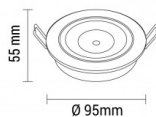

OPTONICA

LED COB Луна Кръгла Насочваща Се 60°

Мощност

- 8W

Цвят на светлината

Неутрална
светлина

Stamps

Техническа Спецификация

Energy Efficiency Label	G
Beam angle	60°
Hole Size	φ85 mm
Power Factor	0.5
On/Off Cycles	25 000x
Instant On	0.1s
Material	Aluminium
Operating Frequency	50-60 Hz
Temperature	-20°C / +40°C
Ra ≥	80
Life span	25 000 Hours
Color Code	845
LED Type	COB
Lumen maintenance at end of service life	70%
Size of product	φ95x55 mm
Size of package	100x100x70 mm
Size of Box	370x220x320 mm
Items per pack	1