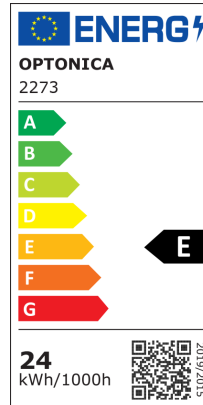

LED Панел За Външен Монтаж Кръгъл

Мощност

24W

Цвят на светлината

Бяла светлина

Stamps

RoHS

-80

Техническа Спецификация

Brand	Optonica
Product Code	DL24-A8
Power	24W
Energy Consumption	24 kWh/1000h
Input voltage	AC180-265V
Flux	2250 lm
FLUX per watt	94lm/W
IP	20
Dimmable	No
Correlated Color Temperature	6000K
Light Color	Бяла светлина
Wattage Equivalent	192W
EAN Code	3800156622739
Energy Efficiency Label	E
Beam angle	120°
Power Factor	0.5
On/Off Cycles	25 000x

Instant On	0.1s
Material	PC+ABS
Operating Frequency	50-60 Hz
Temperature	-20°C / +40°C
Ra ≥	80
Life span	25 000 Hours
Color Code	860
Body Color	White
Lumen maintenance at end of service life	70%
Size of product	φ310x56 mm
Size of package	315x315x60 mm
Size of Box	625x330x330 mm
Items per pack	1
Items per box	20
Gross weight	0,628 kg
Net weight	0,5065 kg
Warranty	2 Years