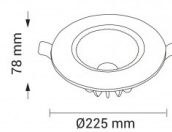

OPTONICA

LED COB Луна TUV PASS 145°

Мощност

- 30W

Цвят на

светлината

Топла светлина

Stamps