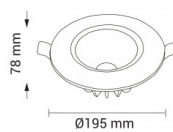

OPTONICA

Spot Downlight LED COB TUV Pass 145°

Puissance

- 20W

Couleur de lumière

Lumière chaude

Stamps