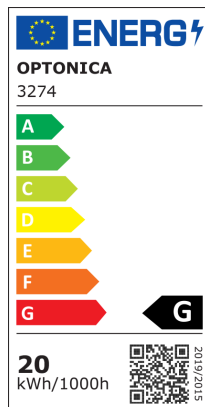

OPTONICA

DATASHEET

LED COB Луна TUV PASS 145°

Мощност

20W

Цвят на светлината

Неутрална светлина

Stamps

Техническа Спецификация

Brand	Optonica	Instant On	0.1s
Product Code	CB20-A2	Material	Aluminium
Power	20W	Operating Frequency	50-60 Hz
Energy Consumption	20 kWh/1000h	Temperature	-20°C / +40°C
Input voltage	AC175-265V	Ra ≥	80
Flux	1600 lm	Life span	25 000 Hours
FLUX per watt	80lm/W	Color Code	845
IP	20	LED Type	COB
Dimmable	No	Lumen maintenance at end of service life	70%
Correlated Color Temperature	4500K	Size of product	φ195x78 mm
Light Color	Неутрална светлина	Size of package	210x210x85 mm
Wattage Equivalent	160W	Size of Box	440x230x650 mm
EAN Code	3800156632745	Items per pack	1
Energy Efficiency Label	G	Items per box	15
Beam angle	145°	Protection Class	II
Hole Size	φ175 mm	Gross weight	1,369 kg
Power Factor	0.95	Net weight	1,240 kg
On/Off Cycles	25 000x	Warranty	2 Years