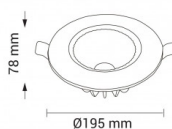

OPTONICA

LED COB Луна TUV PASS 145°

Мощност

- 20W

Цвят на светлината

Бяла светлина

Stamps