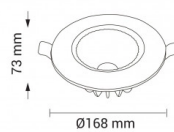

OPTONICA

LED COB Луна TUV PASS 145°

Мощност

- 15W

Цвят на

светлината

Бяла светлина

Stamps

Техническа Спецификация

Каталожен Номер	3270
Brand	Optonica
Product Code	CB15-A2
Power	15W
Energy Consumption	15 kWh/1000h
Input voltage	AC175-265V
Flux	1200 lm
FLUX per watt	80lm/W
IP	20
Dimmable	No
Correlated Color Temperature	6000K
Light Color	Бяла светлина
Wattage Equivalent	80W
EAN Code	3800156632707
Energy Efficiency Label	G
Beam angle	145°

Hole Size	φ155 mm
Power Factor	0.95
On/Off Cycles	25 000x
Instant On	0.1s
Material	Aluminium
Operating Frequency	50-60 Hz
Temperature	-20°C / +40°C
Ra ≥	80
Life span	25 000 Hours
Color Code	860
LED Type	COB
Lumen maintenance at end of service life	70%
Size of product	φ168x73 mm
Size of package	185x185x90 mm
Size of Box	460x390x390 mm
Items per pack	1
Items per box	20
Protection Class	II