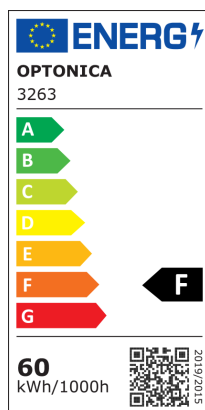

### LED COB Луна TUV PASS

Мощност

60W

Цвят на светлината

Неутрална светлина

Stamps

## Техническа Спецификация

Brand	Optonica	On/Off Cycles	25 000x
Product Code	CB60-A1	Instant On	0.1s
Power	60W	Material	Aluminium
Energy Consumption	60 kWh/1000h	Temperature	-20°C / +40°C
Input voltage	AC100-240V	Ra ≥	80
Flux	5600 lm	Life span	25 000 Hours
FLUX per watt	94lm/W	Color Code	845
IP	20	Body Color	White
Dimmable	No	LED Type	COB
Correlated Color Temperature	4500K	Lumen maintenance at end of service life	70%
Light Color	Неутрална светлина	Size of product	φ230x130 mm
Wattage Equivalent	480W	Size of package	450x450x140 mm
EAN Code	3800156632639	Size of Box	510x510x300 mm
Energy Efficiency Label	F	Items per pack	1
Beam angle	60°	Items per box	8
Hole Size	φ205 mm	Gross weight	1,947 kg
Power Factor	0.9	Net weight	1,717 kg
Power LED	60W	Warranty	2 Years