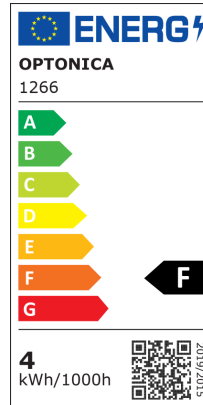

LED Крушка GU10 Димируема

Мощност

4W

Цвят на светлината

Бяла светлина

Stamps

Техническа Спецификация

Brand	Optonica	On/Off Cycles	25 000x
Product Code	SP4-A3	Instant On	0.2s
Socket	GU10	Material	Aluminium
Power	4W	Operating Frequency	50-60 Hz
Energy Consumption	4 kWh/1000h	Temperature	-20°C / +40°C
Input voltage	AC220-265V	Ra ≥	80
Flux	320 lm	Life span	25 000 Hours
FLUX per watt	80lm/W	Color Code	860
IP	20	Lumen maintenance at end of service life	70%
Dimmable	Yes	Size of product	50x60 mm
Correlated Color Temperature	6000K	Size of package	65x50x50 mm
Light Color	Бяла светлина	Size of Box	280x280x290 mm
Wattage Equivalent	35W	Items per pack	1
EAN Code	3800156612662	Items per box	100
Energy Efficiency Label	F	Gross weight	0,054 kg
Beam angle	50°	Net weight	0,043 kg
Power Factor	0.5	Warranty	2 Years
Power LED	4W		